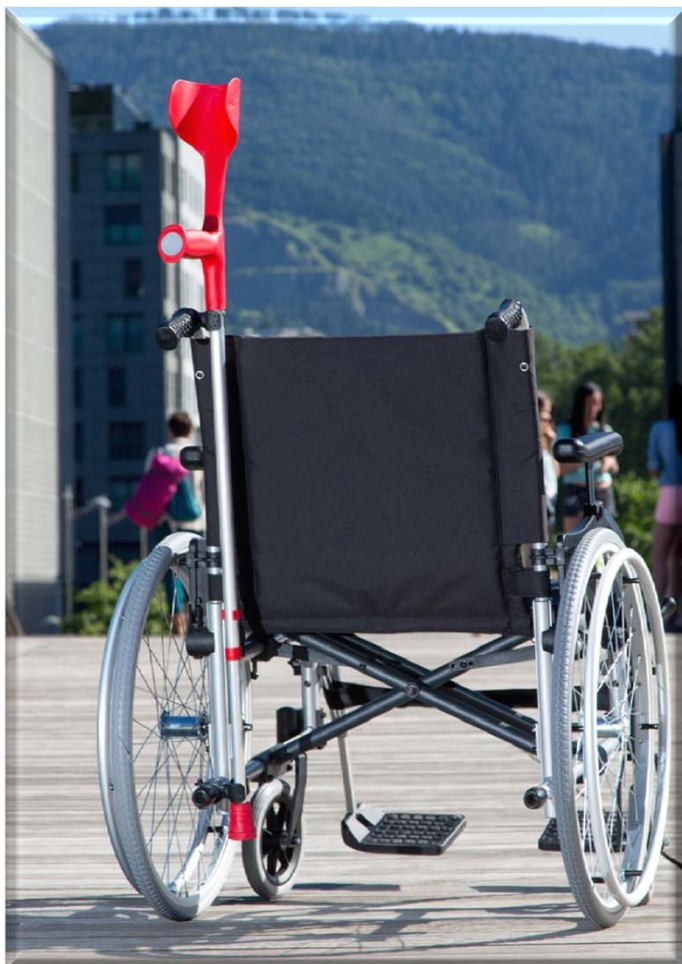

Non stretch. Carry on and easy regulation

Check how it works in our video chanel in our web site or youtube

For all the models People, City, Dromos and Europe and for all sizes.

Back extension

The answer to users comfort.

For better resting.

*For all the models People, City, Dromos
and Europe and for all sizes.*

Anti-tip wheels

The required security

*For all the models People, City, Dromos
and Europe and for all sizes.*

Wheels for lifts

Full adaptability for your convenience

*For all the models People, City, Dromos
and Europe and for all sizes.*

Quick release

Assistance for folded, adaptability and transport without tools.

For all the models People, City, Dromos and Europe and for all sizes.

Support for walking stick

Aid in one platform

*For all the models People, City, Dromos
and Europe and for all sizes.*

Seat belt

Security and confort for all slopes and conditions.

For all the models People, City, Dromos and Europe and for all sizes.