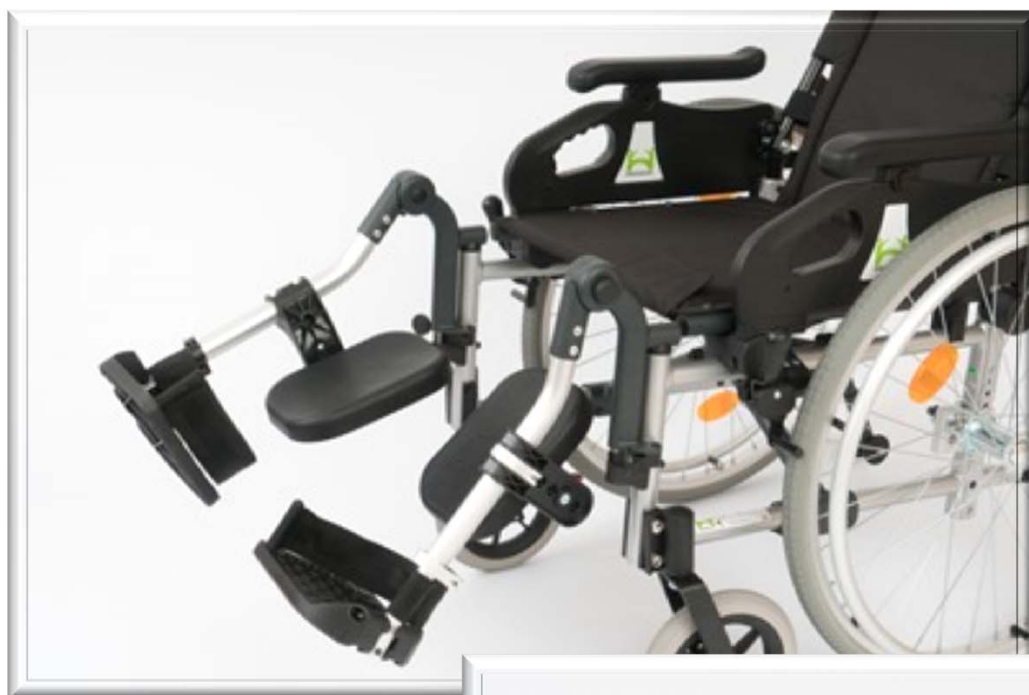

Non stretch. Carry on and easy regulation

Check how it works in our video chanel in our web site or youtube

For all the models People, City, Dromos and Europe and for all sizes.

Back extension

The answer to users comfort.

For better resting.

*For all the models People, City, Dromos
and Europe and for all sizes.*

Anti-tip wheels

The required security

*For all the models People, City, Dromos
and Europe and for all sizes.*

Wheels for lifts

Full adaptability for your convenience

*For all the models People, City, Dromos
and Europe and for all sizes.*

Quick release

Assistance for folded, adaptability and transport without tools.

For all the models People, City, Dromos and Europe and for all sizes.

Support for walking stick

Aid in one platform

*For all the models People, City, Dromos
and Europe and for all sizes.*

Seat belt

Security and confort for all slopes and conditions.

For all the models People, City, Dromos and Europe and for all sizes.