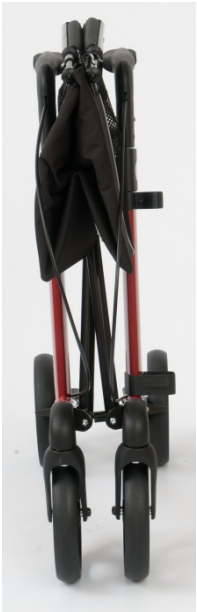

SERVER

Singular design

**Maximum
capacity
150 kg**

Unique triangular welding, that provides a great balance.

One of the most light and it is certified for a maximum weight of 150 kg.

Available in two sizes, medium and large.

Easy handle adjustment to fit the suitable height. Reflector and brake handle closed to avoid sliding.

Easy brake release, with anti slipping function and high quality wheels to support any impact.

BAG: suitable capacity to any shopping and easy to pull out.

FOLDING SYSTEM. Strap to fold for simple action.

FRONT WHEELS: high quality to support any impact.

HEIGHT ADJUSTABLE
MEDIUM: 66 – 86 cm. Users height 135 – 170 cm.
LARGE: 74 - 102 cm. Users height 150 – 200 cm.
 Chasis design suitable for the comfort of the user. Lightness, stability and reduced turning around.